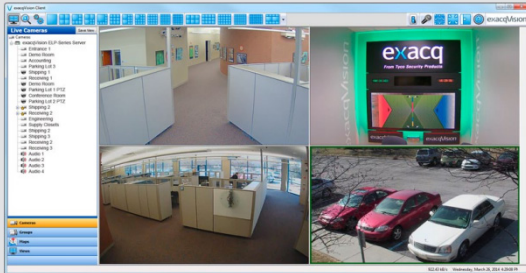

exacpVision ELP-Series IP Camera Server Powerful, Cost-Effective NVR

Free Exacq Mobile app

Up to 40 Cameras Per Server

- Continuously record up to 200 Mbps of video, audio and data
- Includes 4 IP camera licenses, expandable to 24 per server
- Compatible with thousands of IP cameras

Unlimited Scalability

- Add unlimited servers for greater capacity or dispersed geographic location
- Easily expand license to record additional high definition IP cameras
- Easily manage multiple NVRs from a single, unified client

Powerful exacqVision Professional VMS Software

- Monitor video, audio and data in real time
 - Customizable full-screen video wall
 - Two-way audio
 - Interactive camera maps
 - Data integration from retail systems, access control and more
 - Onscreen display of motion, analytics and alarm events with configurable response
- Conduct Investigations on recorded video, audio and data
 - Search across multiple video and archive servers seamlessly
 - Powerful thumbnail and timeline search tools
 - Export video in open-standard video formats or as a self-contained player with tamper protection

View Video From Anywhere

- Pre-loaded with exacqVision VMS software for immediate use
- View video and manage servers on multiple
- View live and recorded video on any browser, iOS, Android or Windows Phone 8 mobile device