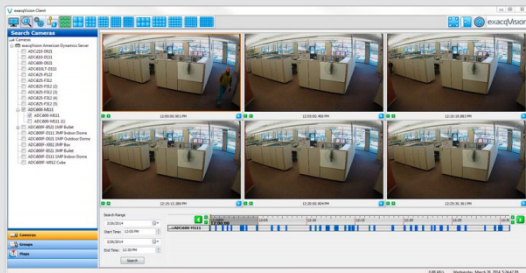

exacpVision ELP-Series IP Camera Server Powerful, Cost-Effective NVR

Free Exacq Mobile app

Up to 40 Cameras Per Server

- Continuously record up to 200 Mbps of video, audio and data
- Includes 4 IP camera licenses, expandable to 24 per server
- Compatible with thousands of IP cameras

Unlimited Scalability

- Add unlimited servers for greater capacity or dispersed geographic location
- Easily expand license to record additional high definition IP cameras
- Easily manage multiple NVRs from a single, unified client

Powerful exacqVision Professional VMS Software

- Monitor video, audio and data in real time
 - Customizable full-screen video wall
 - Two-way audio
 - Interactive camera maps
 - Data integration from retail systems, access control and more
 - Onscreen display of motion, analytics and alarm events with configurable response
- Conduct Investigations on recorded video, audio and data
 - Search across multiple video and archive servers seamlessly
 - Powerful thumbnail and timeline search tools
 - Export video in open-standard video formats or as a self-contained player with tamper protection

View Video From Anywhere

- Pre-loaded with exacqVision VMS software for immediate use
- View video and manage servers on multiple
- View live and recorded video on any browser, iOS, Android or Windows Phone 8 mobile device