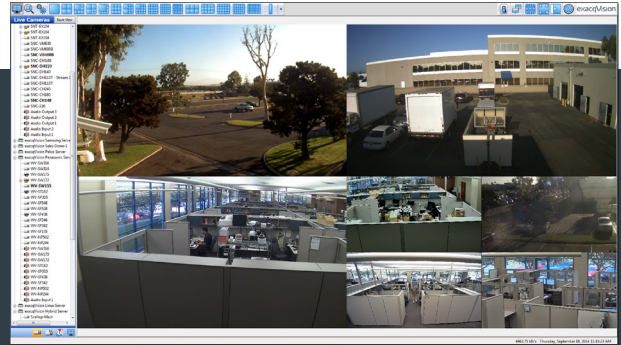

## exacqVision A-Series Proven, Versatile Hybrid Network Video Recorder

- **Proven Versatility/Flexibility**
  - Store up to 32 TB per recorder
  - Record up to 64 analog cameras and 64 IP cameras per recorder
  - Compatible with thousands of IP camera models
  - Compatible with all exacqVision recorders and software for maximum scalability
  - Available in hybrid and IP models from desktop to 4U to meet any needs
  - Compatible with a variety of third-party integrations
- **Proven Performance**
  - Run server software, client and web service all on the same system
  - Continuously record up to 550 Mbps of video for high concentration of HD cameras
  - Supports many simultaneous video to web/mobile clients with 1,200 frames per second video
  - Thousands of recorders installed worldwide
- **Proven Reliability**
  - Solid-state drive for Linux or Windows operating system
  - Enterprise-class, continuous-duty hard drives
  - Protects against drive failure with optional RAID on 4U models
- **Powerful Video Management System (VMS) Software**
  - Pre-loaded with exacqVision Professional software (standard)
  - Easily license additional IP cameras and change out cameras
  - Increase capacity by adding unlimited additional servers
- **CPU Upgrade Option**
  - Increase local client and web server performance up to 100% with available CPU upgrade
  - Ability to host Exacq tested certified software applications (CSA) such as video analytics and point-of-sale partners
  - Save hardware and support expenses and rack space by loading multiple applications on one exacqVision server
- **View Video Anywhere with Free Client Software**
  - Select the interface that works best for you
  - Access live and recorded video on Windows, Linux or Mac PCs
  - Use the free web service application in any modern browser
  - Download the free Exacq Mobile app available for iOS, Android, Windows Phone 8 and Kindle Fire
- **3-Year Warranty**
  - Includes a 3-year hardware warranty
  - 3 years of unlimited software updates included