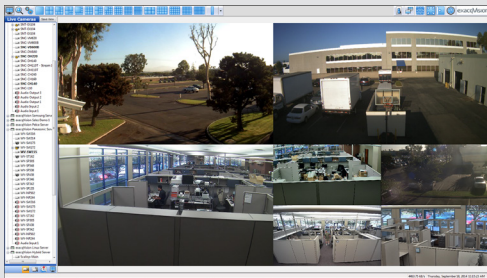

## exacqVision A-Series Proven, Versatile Hybrid Network Video Recorder

- **Proven Versatility/Flexibility**
  - Store up to 32 TB per recorder
  - Record up to 64 analog cameras and 64 IP cameras per recorder
  - Compatible with thousands of IP camera models
  - Compatible with all exacqVision recorders and software for maximum scalability
  - Available in hybrid and IP models from desktop to 4U to meet any needs
  - Compatible with a variety of third-party integrations
- **Proven Performance**
  - Run server software, client and web service all on the same system
  - Continuously record up to 550 Mbps of video for high concentration of HD cameras
  - Supports many simultaneous video to web/mobile clients with 1,200 frames per second video
  - Thousands of recorders installed worldwide
- **Proven Reliability**
  - Solid-state drive for Linux or Windows operating system
  - Enterprise-class, continuous-duty hard drives
  - Protects against drive failure with optional RAID on 4U models
- **Powerful Video Management System (VMS) Software**
  - Pre-loaded with exacqVision Professional software (standard)
  - Easily license additional IP cameras and change out cameras
  - Increase capacity by adding unlimited additional servers
- **CPU Upgrade Option**
  - Increase local client and web server performance up to 100% with available CPU upgrade
  - Ability to host Exacq tested certified software applications (CSA) such as video analytics and point-of-sale partners
  - Save hardware and support expenses and rack space by loading multiple applications on one exacqVision server
- **View Video Anywhere with Free Client Software**
  - Select the interface that works best for you
  - Access live and recorded video on Windows, Linux or Mac PCs
  - Use the free web service application in any modern browser
  - Download the free Exacq Mobile app available for iOS, Android, Windows Phone 8 and Kindle Fire
- **3-Year Warranty**
  - Includes a 3-year hardware warranty
  - 3 years of unlimited software updates included