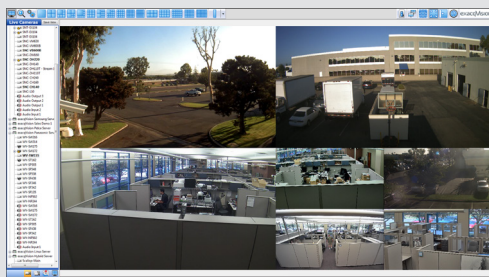

exacqVision A-Series Proven, Versatile IP Network Video Recorders

• Proven Performance

- Continuously record up to 550 Mbps of video for high concentration of high definition analog and IP cameras
- Stream up to 1,800 frames/second of live/recorded video to local/web/mobile clients
- Stream live/recorded video up to 100 simultaneous PC clients
- Optional quad NICs for fastest archiving or mass client performance