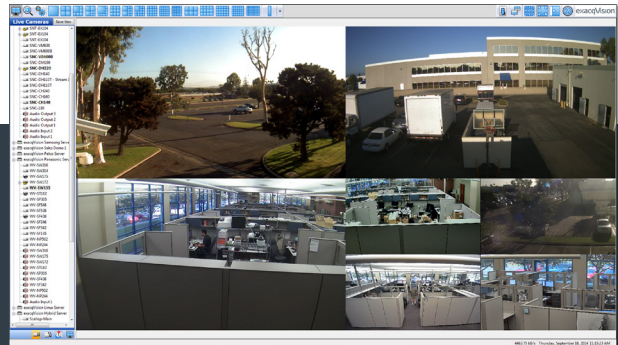

exacqVision A-Series Proven, Versatile IP Network Video Recorders

• Proven Performance

- Continuously record up to 550 Mbps of video for high concentration of high definition analog and IP cameras
- Stream up to 1,800 frames/second of live/recorded video to local/web/mobile clients
- Stream live/recorded video up to 100 simultaneous PC clients
- Optional quad NICs for fastest archiving or mass client performance

• Capacity for Mainstream Recording

- Record up to 64 IP cameras per video server
- Includes 4 IP camera licenses
- Store up to 48TB of video
- Expandable to over 1.6PB with S-Series networked storage
- Compatible with thousands of IP camera models