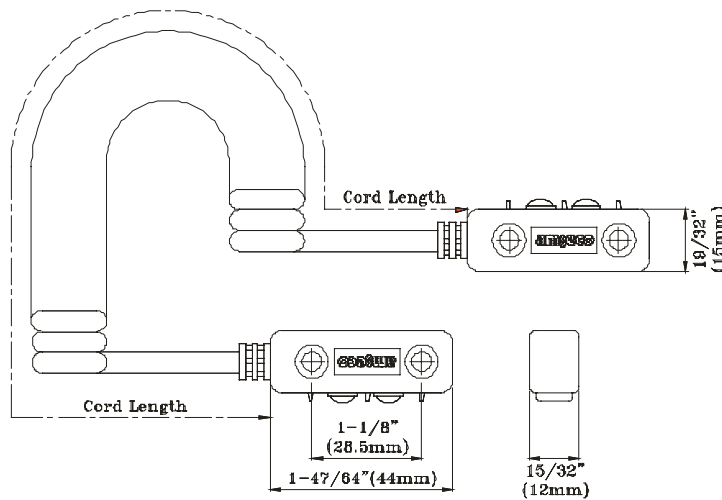

## NRC SERIES RETRACTABLE DOOR CORD

- UL and ULC listed
- Available in brown, gray, or ivory

NRC-11

### Application

The NRC Series Retractable Door Cord is a UL listed door cord designed with a retractable cord to provide flexibility while transferring protection onto movable objects such as a man doors, sliding doors, and windows.

### Dimensions

### Specifications

Model Number	Color	Stock Number	Length (Normal)	Length (Stretched)	Voltage (Normal)	Voltage (Max)	Current Rating (Normal)	Current Rating (Max)
NRC-11	Brown	4300002	24"	49"	130V	300V	50mA	2A
	Gray	4300021						
	Ivory	4300022						
NRC-22	Brown	4300029	48"	98"	130V	300V	50mA	2A
	Gray	4300030						
	Ivory	4300031						