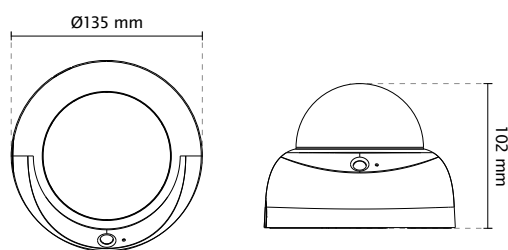

Dimensions

Compatible Accessories

Mounting Kits

All specifications are subject to change without notice. Copyright © VIVOTEK INC. All rights reserved.

Distributed by:

VIVOTEK INC.
6F, No.192, Lien-Cheng Rd., Chung-Ho,
New Taipei City, 235, Taiwan, R.O.C.
T: +886-2-82455282 F: +886-2-82455532
E: sales@vivotek.com

VIVOTEK USA
2050 Ringwood Avenue,
San Jose, CA 95131
T: 408-773-8686 F: 408-773-8298
E: salesusa@vivotek.com

VIVOTEK Europe
Randstad 22-133, 1316BW Almere,
The Netherlands
T: +31(0)36-5298-434
E: sales europe@vivotek.com

Ver. 7