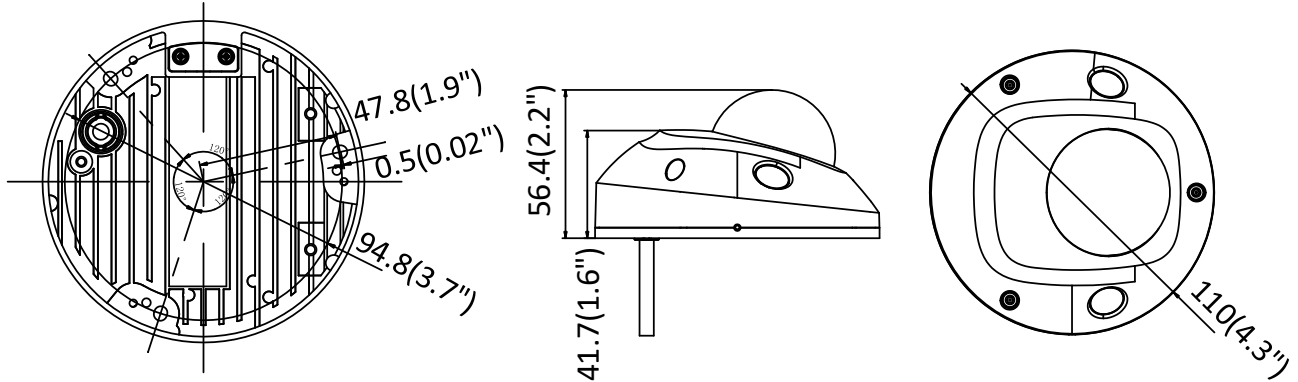

Dimension

Accessory

DS-1280ZJ-DM46
Junction Box

Distributed by