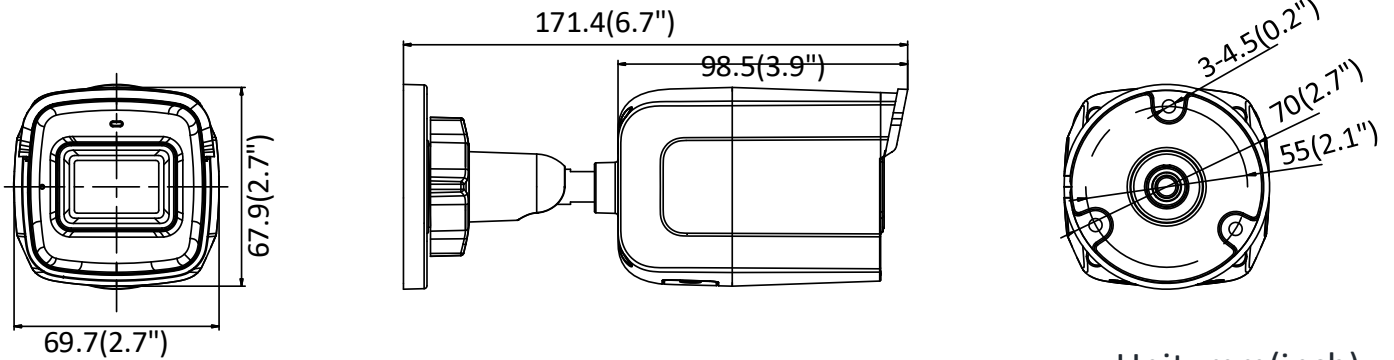

Alarm Trigger	Motion detection, video tampering, network disconnected, IP address conflict, illegal login, HDD error, HDD full
Network Storage	Support built-in microSD/SDHC/SDXC card (128G), local storage and NAS (NFS,SMB/CIFS), ANR
Protocols	TCP/IP, ICMP, HTTP, HTTPS, FTP, DHCP, DNS, DDNS, RTP, RTSP, RTCP, PPPoE, NTP, UPnP, SMTP, SNMP, IGMP, QoS, IPv6, UDP, Bonjour
General Function	One-key reset, heartbeat, mirror, password protection, privacy mask, watermark, IP address filter
Firmware Version	V5.5.60
API	ONVIF(PROFILE S,PROFILE G), ISAPI
Simultaneous Live View	Up to 6 channels
User/Host	Up to 32 users 3 levels: Administrator, Operator and User
Client	iVMS-4200, Hik-Connect, iVMS-5200, iVMS-4500
Web Browser	IE8+, Chrome 31.0-44, Firefox 30.0-51, Safari 8.0+
Interface	
Communication Interface	1 RJ45 10M/100M self-adaptive Ethernet port
On-board Storage	Built-in microSD/SDHC/SDXC slot, up to 128 GB
Audio I/O	1 Built-in mic, mono sound
Video Out	No
Alarm I/O	No
Reset Button	Yes
Wi-Fi	
Wireless Standards	IEEE802.11b, 802.11g, 802.11n
Frequency Range	2.412 GHz - 2.472 GHz
Channel Bandwidth	20/40MHz
Protocols	802.11b: CCK, QPSK, BPSK, 802.11g/n: OFDM
Security	64/128-bit WEP, WPA/WPA2, WPA-PSK/WPA2-PSK, WPS
Transfer Rates	11b/g: 54Mbps, 11n: up to 150Mbps
Wireless Range	Up to 50 m (The performance varies based on actual environment)
Power Consumption	<20dBm
General	
Operating Conditions	-30 °C to +60 °C (-22 °F to +140 °F), Humidity 95% or less (non-condensing)
Power Supply	12 VDC ± 25%, Φ 5.5 mm coaxial plug power
Power Consumption and Current	12 VDC, 0.5 A, Max: 6W
Protection Level	IP66
Material	Front cover: plastic, camera body: metal
Dimensions	Camera: 69.7 mm × 67.9 mm × 171.4 mm (2.7" × 2.7" × 6.7") With package: 216 mm × 121 mm × 118 mm (8.5" × 4.8" × 4.6")
Weight	Camera: 372g (0.8lb) With package: 659g(1.5lb)

Available Model:

DS-2CD2041G1-IDW1(2.8/4 mm)

Dimensions

Unit: mm(inch)

Accessory

DS-1280ZI-S
Junction Box

Distributed by

HIKVISION