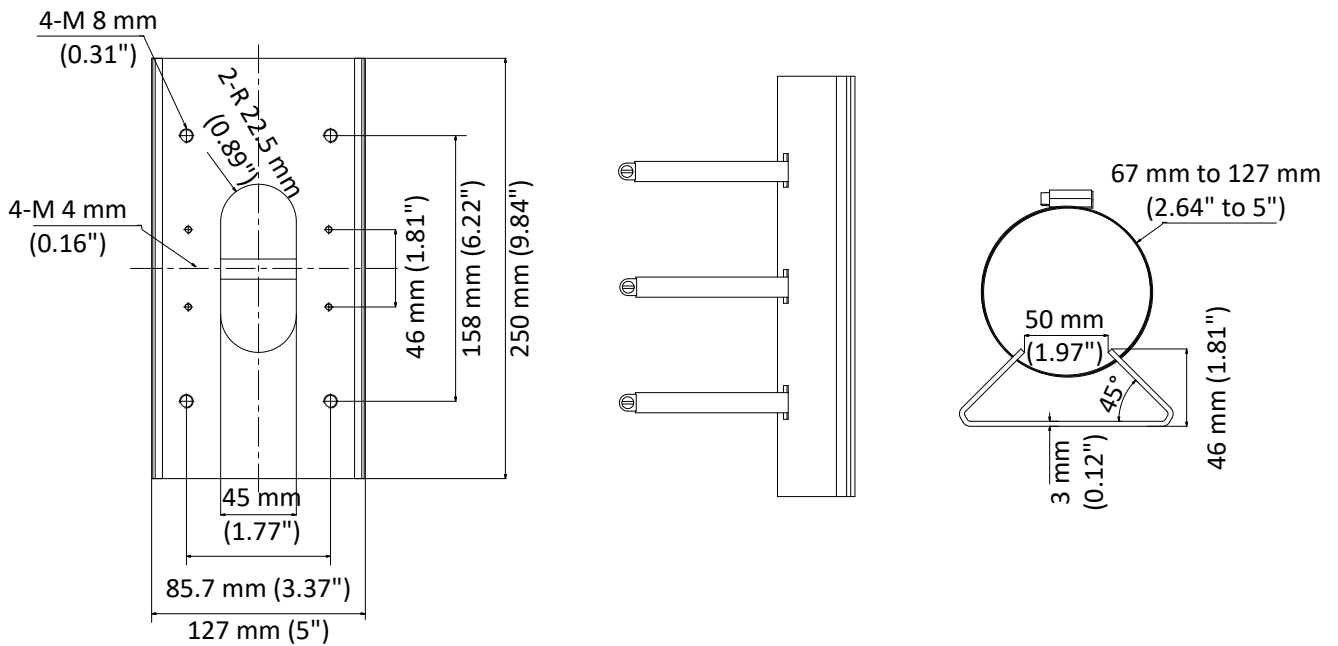

DS-1475ZJ-SUS

Vertical Pole Mount

Feature

- Stainless steel material with surface spray treatment
- Adjustable diameter from 67 mm to 127 mm

Dimension

Available Model

DS-1475ZJ-SUS

Parameter

Model	DS-1475ZJ-SUS
Parameters	Vertical Pole Mount
Appearance	Hikvision White
Material	Stainless Steel
Dimension	250 mm × 127 mm × 46 mm (9.84" × 5" × 1.81")
Weight	1205 g (2.66 lb.)

Note

- Waterproof rubber is necessary for the outdoor application.
- The wall must be capable of supporting at least 3 times as much as the total weight of the camera and the mount.
- The mount's maximum load capacity is 10 Kg (22 lb.).