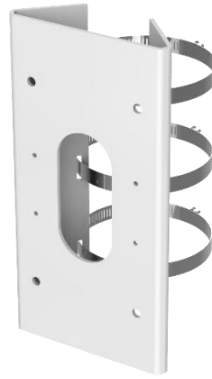

DS-1475ZJ-SUS

Vertical Pole Mount

Feature

- Stainless steel material with surface spray treatment
- Adjustable diameter from 67 mm to 127 mm

Dimension

Available Model

DS-1475ZJ-SUS

Parameter

Model	DS-1475ZJ-SUS
Parameters	Vertical Pole Mount
Appearance	Hikvision White
Material	Stainless Steel
Dimension	250 mm × 127 mm × 46 mm (9.84" × 5" × 1.81")
Weight	1205 g (2.66 lb.)

Note

- Waterproof rubber is necessary for the outdoor application.
- The wall must be capable of supporting at least 3 times as much as the total weight of the camera and the mount.
- The mount's maximum load capacity is 10 Kg (22 lb.).