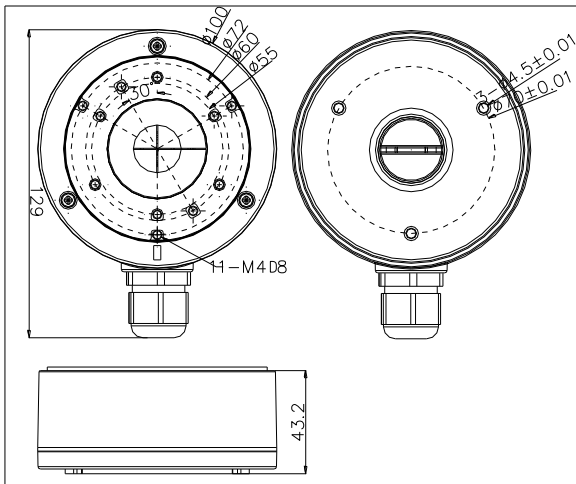

## DS-1280ZJ-XS

Junction Box for Dome(Bullet) Camera

### Features:

- Aluminum alloy material with surface spray treatment
- Cable hole on bracket makes the feature better

### Dimension:

**Note:** The actual bracket may vary from the picture above.

### Parameter:

Model	DS-1280ZJ-XS
Parameters	Junction Box for Dome(Bullet) Camera
Appearance	Hikvision White
Material	Aluminum Alloy
Dimension	Φ 100 x 43.2 x 129mm
Weight	320g