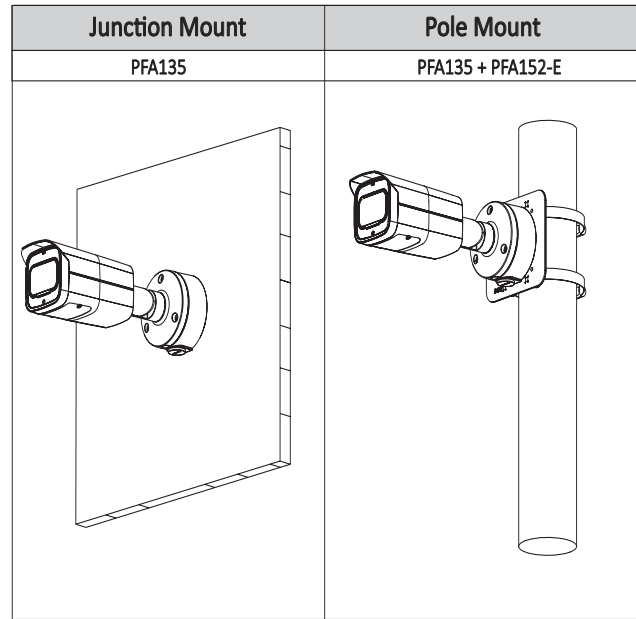

Accessories

Optional:

PFA135 Junction Box

PFA152-E Pole Mount

Dimensions (mm/inch)